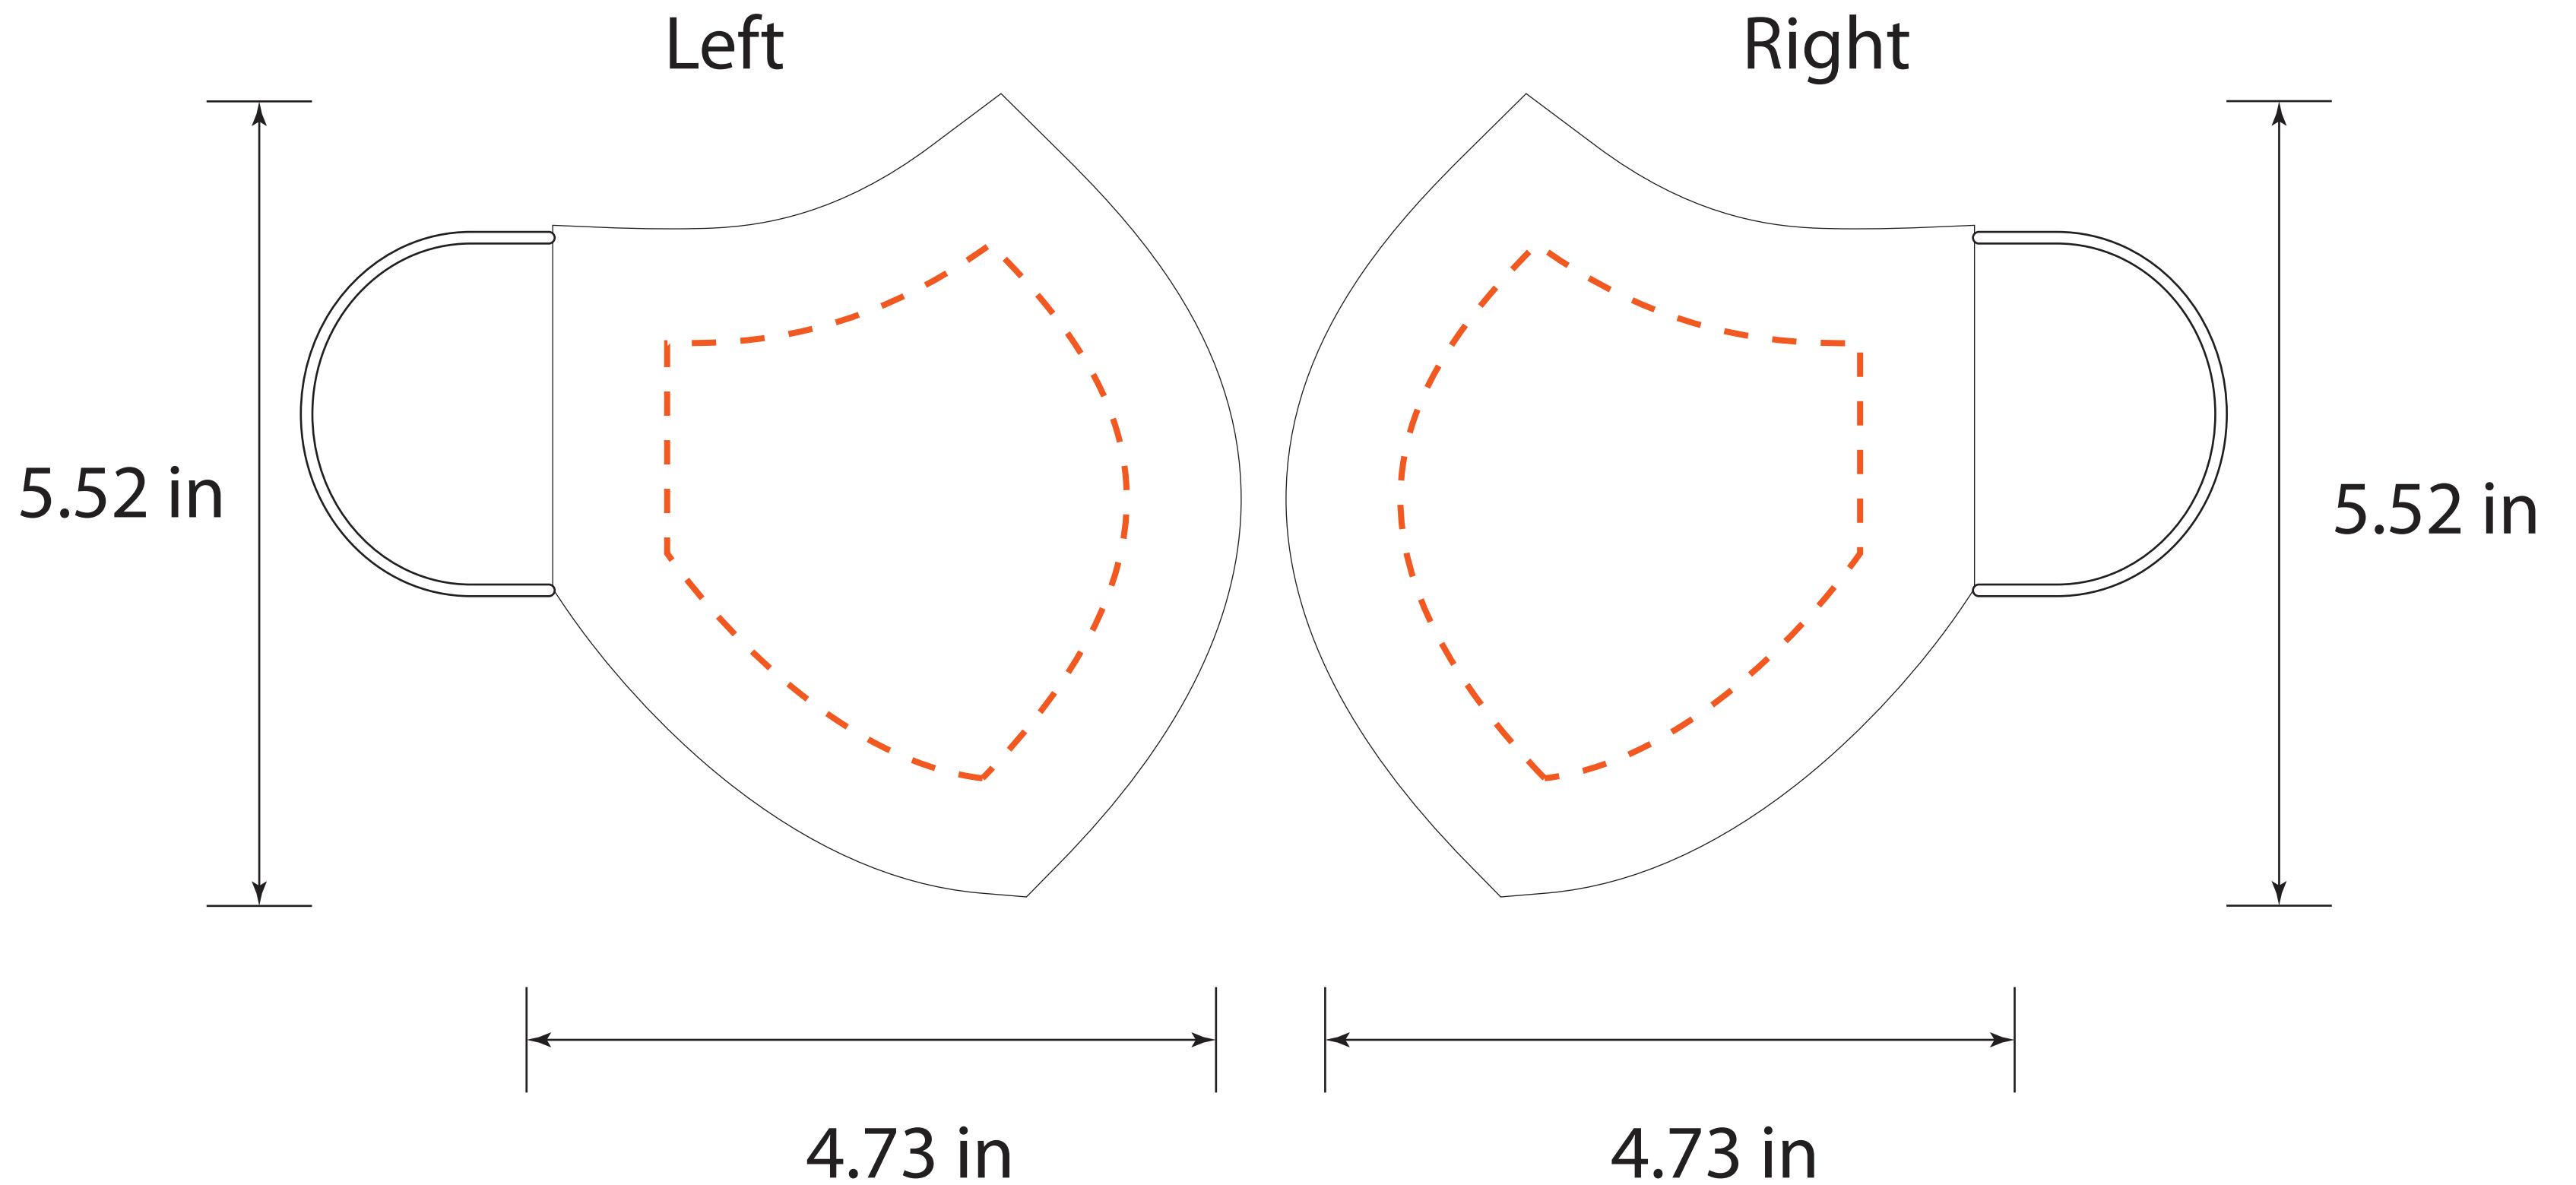

WOMENS ROUNDED FACE MASK TEMPLATE

HIDE TOP LAYER BEFORE SUBMITTING ORDER

**PLACE ART IN EITHER BLACK OR WHITE TRIM LAYER
BELOW THE ART CLIPPING MASK
SAVE ARTWORK AS PDF WITH LAYERS**

NOTE: SMALL IMAGES, FINE LINES & HIGHLY DETAILED ART WILL NOT PRINT WELL